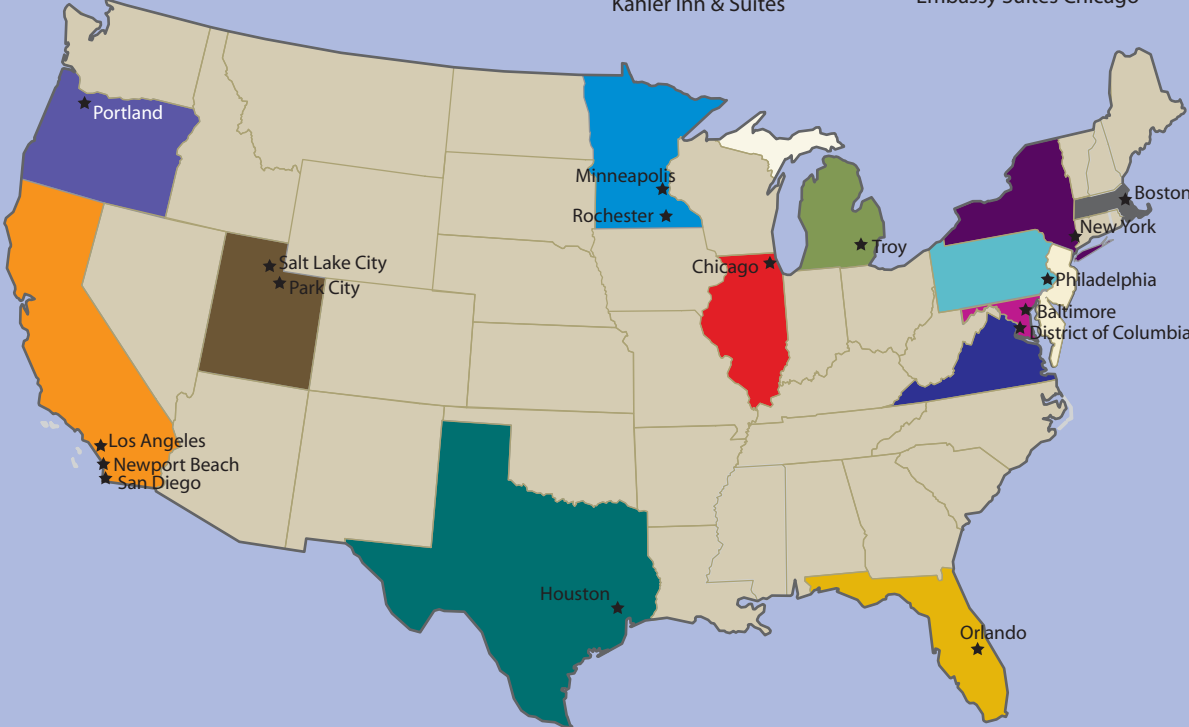

PROPERTY LIST

OREGON

Marriott Portland
Valley River Inn, Eugene

UTAH

Marriott Park City

CALIFORNIA

Sheraton Cerritos
Renaissance Long Beach
Renaissance-LAX
Fairmont Newport Beach
Hyatt Regency Newport Beach
Hilton Del Mar
Marriott Del Mar
Embassy Suites La Jolla
Courtyard by Marriott Los Angeles

MINNESOTA

Doubletree Minneapolis
Kahler Grand Hotel Rochester
Marriott Rochester
Residence Inn Rochester
Kahler Inn & Suites

MICHIGAN

Marriott Troy

ILLINOIS

Embassy Suites Chicago

NEW YORK

Hilton Times Square
* Doubletree Suites Times Square

MASSACHUSETTS

Marriott Boston-Long Wharf
Marriott Boston-Quincy

PENNSYLVANIA

Marriott Philadelphia West

MD/ DC/ VA

Renaissance Baltimore -Harborplace
Renaissance Washington DC
Marriott Tysons Corner

TEXAS

Marriott Houston
Hilton Greenspoint Houston